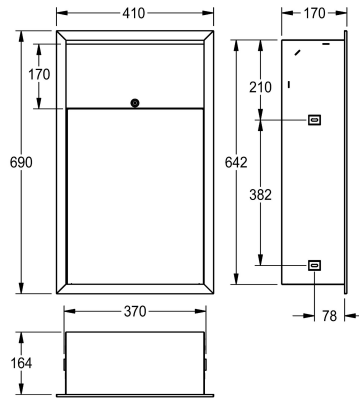

KWC RODAN Waste bin for recessed mounting

Modell-Linie: RODAN | RODX605EE
Accessories | Waste bins

KWC-No.

2000090062

Dimensions 408 x 690 x 169 mm (W x H x D)

2000101344

Dimensions 410 x 690 x 170 mm (W x H x D)

2000106588

Capacity approx. 41 liter Dimensions 410 x 830 x 94 (W x H x D)

overall width

408 mm

410 mm

410 mm

Waste bin for recessed mounting, stainless steel, surface satin finished, material thickness 0.8 mm, rounded edges, cylinder lock with KWC standard key, mounting with in-wall frame, includes stainless steel screws and dowels.

Approx. 23 liter capacity, full recessed version
Dimensions 410 x 690 x 171 mm (W x H x D)

Technical Data

bag holder

optional

filling volume

23 Liter

lid

no

overall depth

171 mm

overall height

690 mm

overall width

410 mm

surface finish

satin finished