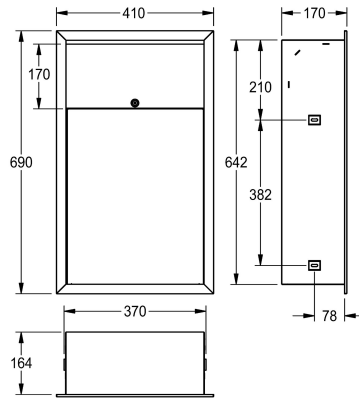

KWC RODAN

Waste bin for recessed mounting

Modell-Linie: RODAN | RODX605EE

Accessories | Waste bins

KWC-No.

2000090062

Dimensions 408 x 690 x 169 mm (W x H x D)

2000101344

Dimensions 410 x 690 x 170 mm (W x H x D)

overall width

408 mm

410 mm

Waste bin for recessed mounting, stainless steel, surface satin finished, material thickness 0.8 mm, rounded edges, cylinder lock with KWC standard key, mounting with in-wall frame, includes stainless steel screws and dowels.

Approx. 23 liter capacity, full recessed version
Dimensions 410 x 690 x 171 mm (W x H x D)

Technical Data

bag holder

optional

filling volume

23 Liter

lid

no

overall depth

171 mm

overall height

690 mm

overall width

410 mm

surface finish

satin finished