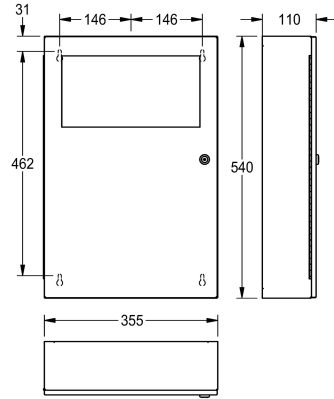

KWC RODAN Waste bin for wall mounting

Modell-Linie: **RODAN | RODX604**
Accessories | Waste bins

KWC-No.

2000101345

Capacity approx. 16 litres, dimensions 355 x 540 x 110 mm (W x H x D)

2000101346

Capacity approx. 45 litres Dimensions 495 x 710 x 153 mm (W x H x D)

filling volume

13 Liter

45 Liter

overall width

355 mm

495 mm

Waste bin for wall mounting, stainless steel, surface satin finished, material thickness 0.8 mm, folding self closing lid, with integrated bag holder, cylinder lock with KWC standard key, includes stainless steel screws and dowels.

Capacity approx. 13 liters
Dimensions 355 x 540 x 110 mm (W x H x D)

Technical Data

bag holder

Yes

filling volume

13 Liter

lid

Yes

lock

key-lock

material

stainless steel

material code

1.4301 Chrome Nickel steel V2A

material thickness

0.8 mm

overall depth

110 mm

overall height

540 mm

overall width

355 mm

surface finish

satin finished

type of fixing

screw

type of mounting

wall mounting