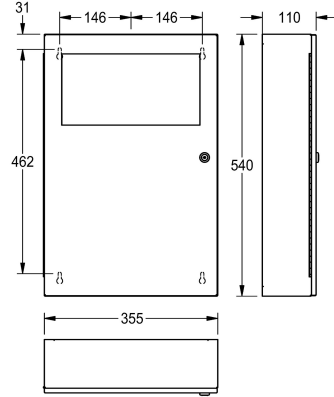

KWC RODAN Waste bin for wall mounting

Modell-Linie: RODAN | RODX604
Accessories | Waste bins

KWC-No.
2000101345 Capacity approx. 16 litres, dimensions 355 x 540 x 110 mm (W x H x D)
2000101346 Capacity approx. 45 litres Dimensions 495 x 710 x 153 mm (W x H x D)

filling volume	overall width
13 Liter	355 mm
45 Liter	495 mm

Waste bin for wall mounting, stainless steel, surface satin finished, material thickness 0.8 mm, folding self closing lid, with integrated bag holder, cylinder lock with KWC standard key, includes stainless steel screws and dowels.

Capacity approx. 13 liters
Dimensions 355 x 540 x 110 mm (W x H x D)

Technical Data
bag holder
filling volume
lid
lock
material
material code
material thickness
overall depth
overall height
overall width
surface finish
type of fixing
type of mounting

yes
13 Liter
yes
key-lock
stainless steel
1.4301 Chrome Nickel steel V2A
0.8 mm
110 mm
540 mm
355 mm
satin finished
screw
wall mounting