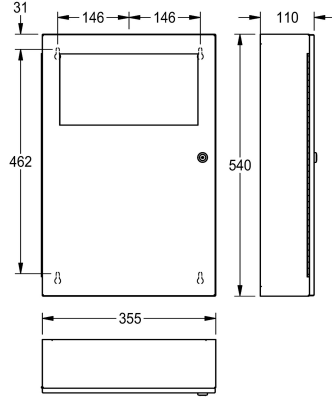

KWC RODAN Waste bin for wall mounting

Modell-Linie: RODAN | RODX604
Accessories | Waste bins

KWC-No.
2000101345 Capacity approx. 16 litres, dimensions 355 x 540 x 110 mm (W x H x D)
2000101346 Capacity approx. 45 litres Dimensions 495 x 710 x 153 mm (W x H x D)

filling volume	overall width
13 Liter	355 mm
45 Liter	495 mm

Waste bin for wall mounting, stainless steel, surface satin finished, material thickness 0.8 mm, folding self closing lid, with integrated bag holder, cylinder lock with KWC standard key, includes stainless steel screws and dowels.

Capacity approx. 13 liters
Dimensions 355 x 540 x 110 mm (W x H x D)

Technical Data
bag holder
filling volume
lid
lock
material
material code
material thickness
overall depth
overall height
overall width
surface finish
type of fixing
type of mounting

yes
13 Liter
yes
key-lock
stainless steel
1.4301 Chrome Nickel steel V2A
0.8 mm
110 mm
540 mm
355 mm
satin finished
screw
wall mounting