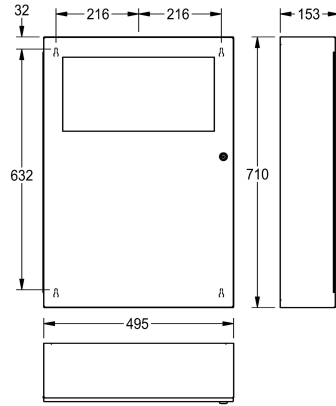

KWC RODAN Waste bin for wall mounting

Modell-Linie: RODAN | RODX606
Accessories | Waste bins

KWC-No.

2000101345

Capacity approx. 16 litres, dimensions 355 x 540 x 110 mm (W x H x D)

2000101346

Capacity approx. 45 litres Dimensions 495 x 710 x 153 mm (W x H x D)

filling volume

13 Liter

45 Liter

overall width

355 mm

495 mm

Waste bin for wall mounting, stainless steel, surface satin finished, material thickness 0.8 mm, folding self closing lid, with integrated bag holder, cylinder lock with KWC standard key, includes stainless steel screws and dowels.

Capacity approx. 45 liters
Dimensions 495 x 710 x 153 mm (W x H x D)

Technical Data

bag holder
filling volume
lid
lock
material
material code
material thickness
overall depth
overall height
overall width
surface finish
type of fixing
type of mounting

Yes
45 Liter
Yes
key-lock
stainless steel
1.4301 Chrome Nickel steel V2A
0.8 mm
153 mm
710 mm
495 mm
satin finished
screw
wall mounting