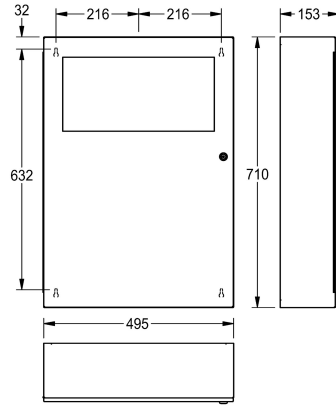

KWC RODAN Waste bin for wall mounting

Modell-Linie: RODAN | RODX606
Accessories | Waste bins

KWC-No.
2000101345 Capacity approx. 16 litres, dimensions 355 x 540 x 110 mm (W x H x D)
2000101346 Capacity approx. 45 litres Dimensions 495 x 710 x 153 mm (W x H x D)

filling volume	overall width
13 Liter	355 mm
45 Liter	495 mm

Waste bin for wall mounting, stainless steel, surface satin finished, material thickness 0.8 mm, folding self closing lid, with integrated bag holder, cylinder lock with KWC standard key, includes stainless steel screws and dowels.

Capacity approx. 45 liters
Dimensions 495 x 710 x 153 mm (W x H x D)

Technical Data
bag holder
filling volume
lid
lock
material
material code
material thickness
overall depth
overall height
overall width
surface finish
type of fixing
type of mounting

yes
45 Liter
yes
key-lock
stainless steel
1.4301 Chrome Nickel steel V2A
0.8 mm
153 mm
710 mm
495 mm
satin finished
screw
wall mounting