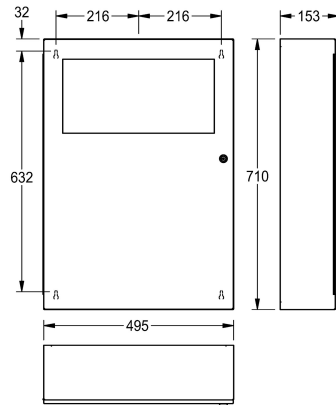

KWC RODAN Waste bin for wall mounting

Modell-Linie: RODAN | RODX606
Accessories | Waste bins

KWC-No.
2000101345 Capacity approx. 16 litres, dimensions 355 x 540 x 110 mm (W x H x D)
2000101346 Capacity approx. 45 litres Dimensions 495 x 710 x 153 mm (W x H x D)

filling volume	overall width
13 Liter	355 mm
45 Liter	495 mm

Waste bin for wall mounting, stainless steel, surface satin finished, material thickness 0.8 mm, folding self closing lid, with integrated bag holder, cylinder lock with KWC standard key, includes stainless steel screws and dowels.

Capacity approx. 45 liters
Dimensions 495 x 710 x 153 mm (W x H x D)

Technical Data	
bag holder	yes
filling volume	45 Liter
lid	yes
lock	key-lock
material	stainless steel
material code	1.4301 Chrome Nickel steel V2A
material thickness	0.8 mm
overall depth	153 mm
overall height	710 mm
overall width	495 mm
surface finish	satin finished
type of fixing	screw
type of mounting	wall mounting

yes
45 Liter
yes
key-lock
stainless steel
1.4301 Chrome Nickel steel V2A
0.8 mm
153 mm
710 mm
495 mm
satin finished
screw
wall mounting