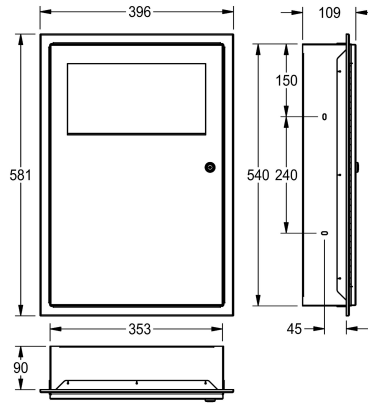

KWC RODAN

Waste bin for recessed mounting

Modell-Linie: RODAN | RODX604E

Accessories | Waste bins

KWC-No.

2000101347

Capacity approx. 16 litres, dimensions 396 x 581 x 109 mm (W x H x D)

2000101348

Capacity approx. 45 litres Dimensions 535 x 750 x 153 mm (W x H x D)

overall width

395 mm

535 mm

Waste bin for recessed mounting, stainless steel, surface satin finished, material thickness 0.8 mm, folding self closing lid, with integrated bag holder, cylinder lock with KWC standard key, includes stainless steel screws and dowels.

Capacity approx. 13 liters
Dimensions 396 x 581 x 109 mm (W x H x D)

Technical Data

bag holder
filling volume
lid
lock
material
material code
material thickness
overall depth
overall height
overall width
surface finish
type of fixing
type of mounting

Yes
13 Liter
Yes
key-lock
stainless steel
1.4301 Chrome Nickel steel V2A
0.8 mm
110 mm
580 mm
395 mm
satin finished
screw
recessed mounting