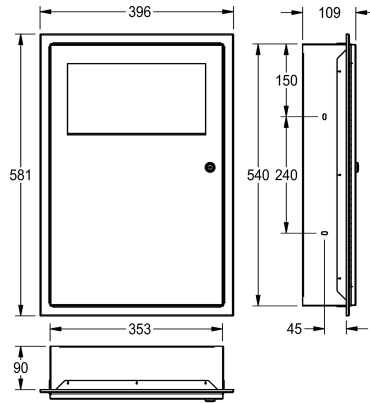

KWC RODAN

Waste bin for recessed mounting

Modell-Linie: RODAN | RODX604E

Accessories | Waste bins

KWC-No.

2000101347

Capacity approx. 16 litres, dimensions 396 x 581 x 109 mm (W x H x D)

2000101348

Capacity approx. 45 litres Dimensions 535 x 750 x 153 mm (W x H x D)

overall width

395 mm

535 mm

Waste bin for recessed mounting, stainless steel, surface satin finished, material thickness 0.8 mm, folding self closing lid, with integrated bag holder, cylinder lock with KWC standard key, includes stainless steel screws and dowels.

Capacity approx. 13 liters
Dimensions 396 x 581 x 109 mm (W x H x D)

Technical Data

bag holder
filling volume
lid
lock
material
material code
material thickness
overall depth
overall height
overall width
surface finish
type of fixing
type of mounting

yes
13 Liter
yes
key-lock
stainless steel
1.4301 Chrome Nickel steel V2A
0.8 mm
110 mm
580 mm
395 mm
satin finished
screw
recessed mounting