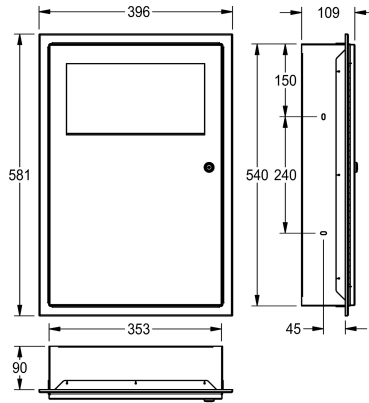

KWC RODAN

Waste bin for recessed mounting

Modell-Linie: RODAN | RODX604E

Accessories | Waste bins

KWC-No.

2000101347

Capacity approx. 16 litres, dimensions 396 x 581 x 109 mm (W x H x D)

2000101348

Capacity approx. 45 litres Dimensions 535 x 750 x 153 mm (W x H x D)

overall width

395 mm

535 mm

Waste bin for recessed mounting, stainless steel, surface satin finished, material thickness 0.8 mm, folding self closing lid, with integrated bag holder, cylinder lock with KWC standard key, includes stainless steel screws and dowels.

Capacity approx. 13 liters

Dimensions 396 x 581 x 109 mm (W x H x D)

Technical Data

bag holder

yes

filling volume

13 Liter

lid

0.8 mm

overall depth

110 mm

overall height

580 mm

overall width

395 mm

surface finish