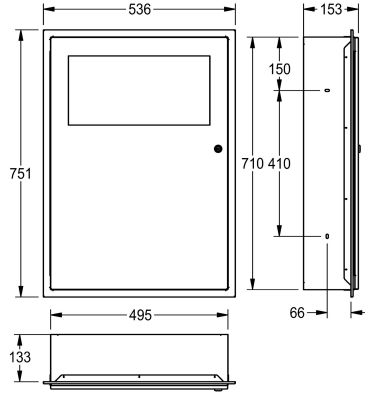

KWC RODAN

Waste bin for recessed mounting

Modell-Linie: RODAN | RODX606E

Accessories | Waste bins

KWC-No.

2000101347

Capacity approx. 16 litres, dimensions 396 x 581 x 109 mm (W x H x D)

2000101348

Capacity approx. 45 litres Dimensions 535 x 750 x 153 mm (W x H x D)

overall width

395 mm

535 mm

Waste bin for recessed mounting, stainless steel, surface satin finished, material thickness 0.8 mm, folding self closing lid, with integrated bag holder, cylinder lock with KWC standard key, includes stainless steel screws and dowels.

Capacity approx. 45 liters
Dimensions 535 x 750 x 153 mm (W x H x D)

Technical Data

bag holder
filling volume
lid
lock
material
material code
material thickness
overall depth
overall height
overall width
surface finish
type of fixing
type of mounting

Yes
45 Liter
Yes
key-lock
stainless steel
1.4301 Chrome Nickel steel V2A
0.8 mm
153 mm
750 mm
535 mm
satin finished
screw
recessed mounting