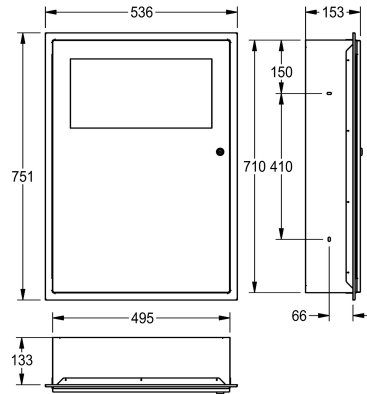

KWC RODAN

Waste bin for recessed mounting

Modell-Linie: RODAN | RODX606E

Accessories | Waste bins

KWC-No.

2000101347

Capacity approx. 16 litres, dimensions 396 x 581 x 109 mm (W x H x D)

2000101348

Capacity approx. 45 litres Dimensions 535 x 750 x 153 mm (W x H x D)

overall width

395 mm

535 mm

Waste bin for recessed mounting, stainless steel, surface satin finished, material thickness 0.8 mm, folding self closing lid, with integrated bag holder, cylinder lock with KWC standard key, includes stainless steel screws and dowels.

Capacity approx. 45 liters
Dimensions 535 x 750 x 153 mm (W x H x D)

Technical Data

bag holder
filling volume
lid
lock
material
material code
material thickness
overall depth
overall height
overall width
surface finish
type of fixing
type of mounting

yes
45 Liter
yes
key-lock
stainless steel
1.4301 Chrome Nickel steel V2A
0.8 mm
153 mm
750 mm
535 mm
satin finished
screw
recessed mounting