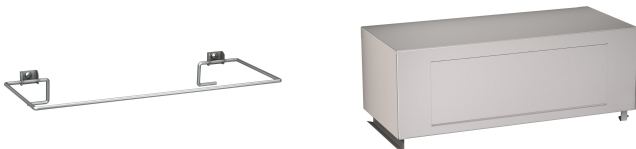

KWC RODAN Waste bin for wall mounting

Modell-Linie: RODAN | RODX607
Accessories | Waste bins

KWC-No.

2000101351

Capacity approx. 60 litres Dimensions 480 x 620 x 210 mm (W x H x D)

Waste bin for wall mounting, stainless steel, surface satin finished, material thickness 0.8 mm, rounded edges, mounting either with mounting bracket or directly onto the wall, includes stainless steel screws and dowels.

Capacity approx. 60 liter
Dimensions 480 x 620 x 210 mm (W x H x D)

Technical Data

bag holder
filling volume
lid
lock
material
material code
material thickness
overall depth
overall height
overall width
surface finish
type of fixing
type of mounting

optional
60 Liter
optional
no lock
stainless steel
1.4301 Chrome Nickel steel V2A
0.8 mm
210 mm
620 mm
480 mm
satin finished
screw
wall mounting

Optional Accessories

KWC RODAN
Waste bin for wall mounting