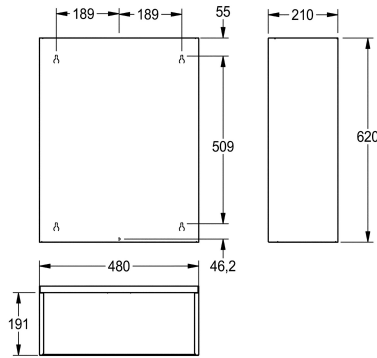

KWC RODAN Waste bin for wall mounting

Modell-Linie: RODAN | RODX607
Accessories | Waste bins

KWC-No.

2000101351

Capacity approx. 60 litres Dimensions 480 x 620 x 210 mm (W x H x D)

Waste bin for wall mounting, stainless steel, surface satin finished, material thickness 0.8 mm, rounded edges, mounting either with mounting bracket or directly onto the wall, includes stainless steel screws and dowels.

Capacity approx. 60 liter
Dimensions 480 x 620 x 210 mm (W x H x D)

Technical Data

bag holder
filling volume
lid
lock
material
material code
material thickness
overall depth
overall height
overall width
surface finish
type of fixing
type of mounting

optional
60 Liter
optional
no lock
stainless steel
1.4301 Chrome Nickel steel V2A
0.8 mm
210 mm
620 mm
480 mm
satin finished
screw
wall mounting

Optional Accessories

KWC RODAN
Waste bin for wall mounting