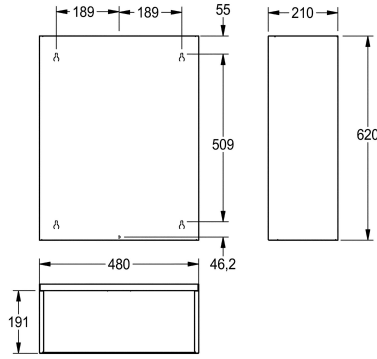

## KWC RODAN Waste bin for wall mounting

Modell-Linie: RODAN | RODX607  
Accessories | Waste bins

### KWC-No.

**2000101351**

Capacity approx. 60 litres Dimensions 480 x 620 x 210 mm (W x H x D)

Waste bin for wall mounting, stainless steel, surface satin finished, material thickness 0.8 mm, rounded edges, mounting either with mounting bracket or directly onto the wall, includes stainless steel screws and dowels.

Capacity approx. 60 liter  
Dimensions 480 x 620 x 210 mm (W x H x D)

### Technical Data

bag holder
filling volume
lid
lock
material
material code
material thickness
overall depth
overall height
overall width
surface finish
type of fixing
type of mounting

optional
60 Liter
optional
no lock
stainless steel
1.4301 Chrome Nickel steel V2A
0.8 mm
210 mm
620 mm
480 mm
satin finished
screw
wall mounting