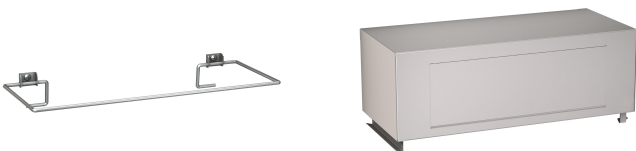

Optional Accessories