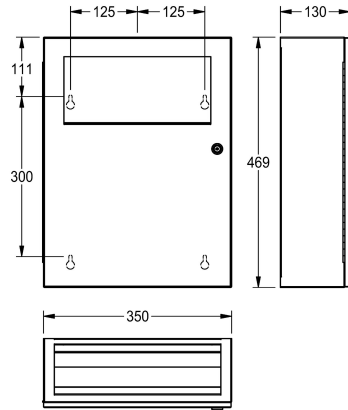

## KWC RODAN

Hygiene waste bin for wall mounting

Modell-Linie: RODAN | RODX612

Accessories | Hygiene bins

### KWC-No.

**2000101358**

Dimensions 350 x 469 x 130 mm (W x H x D)

Sanitary towel and disposal bin for wall mounting, stainless steel, surface satin finished, material thickness 0.8 mm, approx. 6 liter capacity, with integrated bag holder, self closing lid, with integrated storage for paper hygiene bags, can be combined with RODX191

hygiene bag dispenser for plastic bags, cylinder lock with KWC standard key, includes stainless steel screws and dowels.

Dimensions 350 x 469 x 130 mm (W x H x D)

### Technical Data

bag holder
filling volume
lid
lock
material
material code
material thickness
overall depth
overall height
overall width
surface finish
type of fixing
type of mounting

Yes
6 Liter
Yes
key-lock
stainless steel
1.4301 Chrome Nickel steel V2A
0.8 mm
130 mm
469 mm
350 mm
satin finished
screw
wall mounting