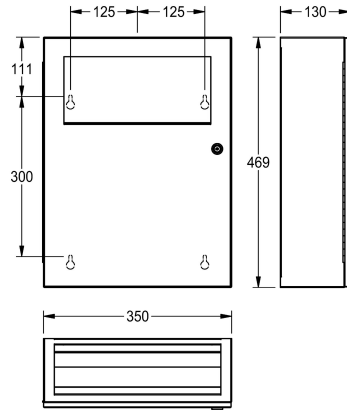

## KWC RODAN

Hygiene waste bin for wall mounting

Modell-Linie: RODAN | RODX612

Accessories | Hygiene bins

### KWC-No.

**2000101358**

Dimensions 350 x 469 x 130 mm (W x H x D)

Sanitary towel and disposal bin for wall mounting, stainless steel, surface satin finished, material thickness 0.8 mm, approx. 6 liter capacity, with integrated bag holder, self closing lid, with integrated storage for paper hygiene bags, can be combined with RODX191

hygiene bag dispenser for plastic bags, cylinder lock with KWC standard key, includes stainless steel screws and dowels.

Dimensions 350 x 469 x 130 mm (W x H x D)

### Technical Data

bag holder
filling volume
lid
lock
material
material code
material thickness
overall depth
overall height
overall width
surface finish
type of fixing
type of mounting

yes
6 Liter
yes
key-lock
stainless steel
1.4301 Chrome Nickel steel V2A
0.8 mm
130 mm
469 mm
350 mm
satin finished
screw
wall mounting