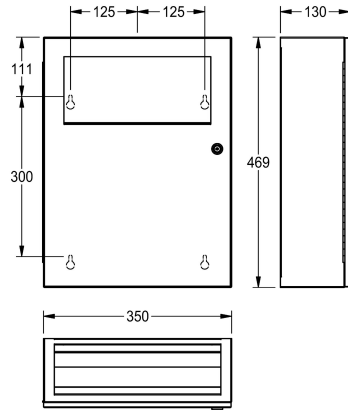

## KWC RODAN

Hygiene waste bin for wall mounting

Modell-Linie: RODAN | RODX612

Accessories | Hygiene bins

### KWC-No.

**2000101358**

Dimensions 350 x 469 x 130 mm (W x H x D)

Sanitary towel and disposal bin for wall mounting, stainless steel, surface satin finished, material thickness 0.8 mm, approx. 6 liter capacity, with integrated bag holder, self closing lid, with integrated storage for paper hygiene bags, can be combined with RODX191

hygiene bag dispenser for plastic bags, cylinder lock with KWC standard key, includes stainless steel screws and dowels.

Dimensions 350 x 469 x 130 mm (W x H x D)

### Technical Data

bag holder
filling volume
lid
lock
material
material code
material thickness
overall depth
overall height
overall width
surface finish
type of fixing
type of mounting

yes
6 Liter
yes
key-lock
stainless steel
1.4301 Chrome Nickel steel V2A
0.8 mm
130 mm
469 mm
350 mm
satin finished
screw
wall mounting