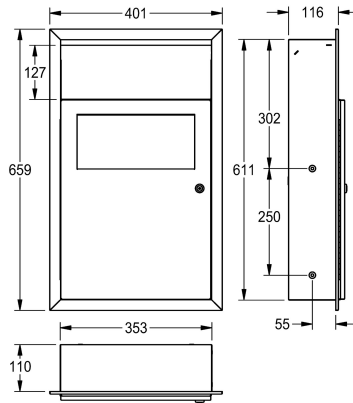

KWC RODAN

Hygiene waste bin for recessed mounting

Modell-Linie: RODAN | RODX612E

Accessories | Hygiene bins

KWC-No.

2000101359

Dimensions 401 x 659 x 130 mm (W x H x D)

Sanitary towel and disposal bin for recessed mounting, stainless steel, surface satin finished, material thickness 0.8 mm, approx. 6 liter capacity, with integrated bag holder, self closing lid, with integrated storage for paper hygiene bags, can be combined with RODX191 hygiene bag dispenser for plastic bags, cylinder lock

with KWC standard key, includes stainless steel screws and dowels.

Dimensions 401 x 659 x 130 mm (W x H x D)

Technical Data

bag holder
filling volume
lid
lock
material
material code
material thickness
overall depth
overall height
overall width
surface finish
type of fixing
type of mounting

Yes
6 Liter
Yes
key-lock
stainless steel
1.4301 Chrome Nickel steel V2A
0.8 mm
130 mm
659 mm
401 mm
satin finished
screw
recessed mounting

Optional Accessories

KWC RODAN

Hygiene waste bin for recessed mounting