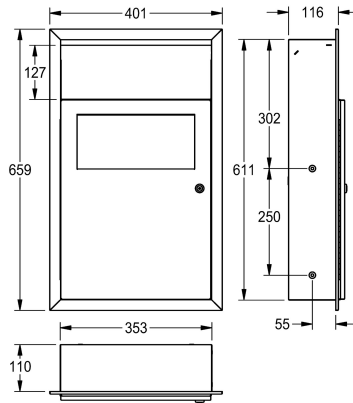

KWC RODAN

Hygiene waste bin for recessed mounting

Modell-Linie: RODAN | RODX612E

Accessories | Hygiene bins

KWC-No.

2000101359

Dimensions 401 x 659 x 130 mm (W x H x D)

Sanitary towel and disposal bin for recessed mounting, stainless steel, surface satin finished, material thickness 0.8 mm, approx. 6 liter capacity, with integrated bag holder, self closing lid, with integrated storage for paper hygiene bags, can be combined with RODX191 hygiene bag dispenser for plastic bags, cylinder lock

with KWC standard key, includes stainless steel screws and dowels.

Dimensions 401 x 659 x 130 mm (W x H x D)

Technical Data

| |
|--------------------|
| bag holder |
| filling volume |
| lid |
| lock |
| material |
| material code |
| material thickness |
| overall depth |
| overall height |
| overall width |
| surface finish |
| type of fixing |
| type of mounting |

| |
|--------------------------------|
| yes |
| 6 Liter |
| yes |
| key-lock |
| stainless steel |
| 1.4301 Chrome Nickel steel V2A |
| 0.8 mm |
| 130 mm |
| 659 mm |
| 401 mm |
| satin finished |
| screw |
| recessed mounting |