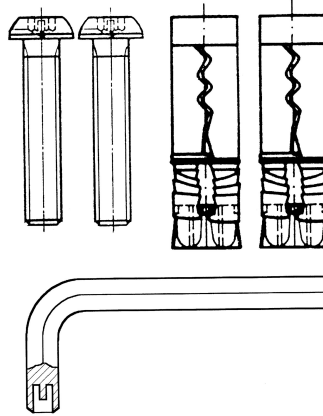

## KWC HEAVY-DUTY BX protection system

Modell-Linie: HEAVYDUTY | BF22HD  
Accessories | Complementary parts accessories

### KWC-No.

**2000101366**

BX security system HD consisting of: 2 screws, 2 heavy duty wall  
plugs, 1 key (= set)

Mounting system HD, made of stainless steel, 2 locking screws, 2  
anchor, 1 key = Set