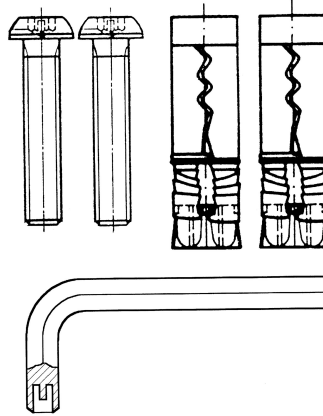

## KWC HEAVY-DUTY BX protection system

Modell-Linie: HEAVYDUTY | BF22HD  
Accessories | Complementary parts accessories

### KWC-No.

**2000101366**

BX security system HD consisting of: 2 screws, 2 heavy duty wall plugs, 1 key (= set)

Mounting system HD, made of stainless steel, 2 locking screws, 2 anchor, 1 key = Set