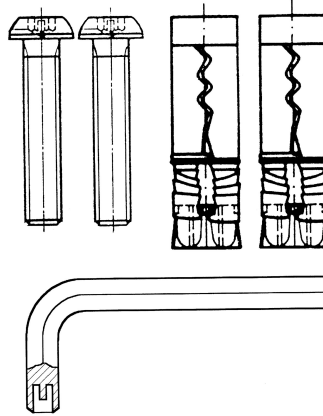

KWC HEAVY-DUTY BX protection system

Modell-Linie: HEAVYDUTY | BF22HD
Accessories | Complementary parts accessories

KWC-No.

2000101366

BX security system HD consisting of: 2 screws, 2 heavy duty wall plugs, 1 key (= set)

Mounting system HD, made of stainless steel, 2 locking screws, 2 anchor, 1 key = Set