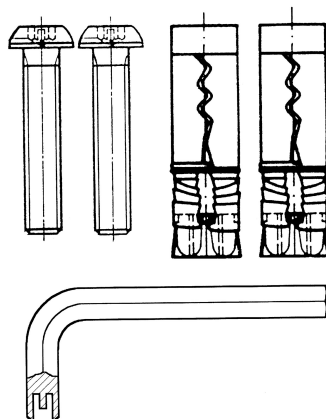

## KWC HEAVY-DUTY BX-beveiligingssysteem

Modell-Linie: HEAVYDUTY | BF22HD  
Accessoires | Toebehoren Accessoires

### KWC-No.

**2000101366**

Beveiligingssysteem HD bestaande uit: 2 schroeven, 2 heavy-duty-pluggen, 1 sleutel (= set)

Mounting system HD, made of stainless steel, 2 locking screws, 2 anchor, 1 key = Set