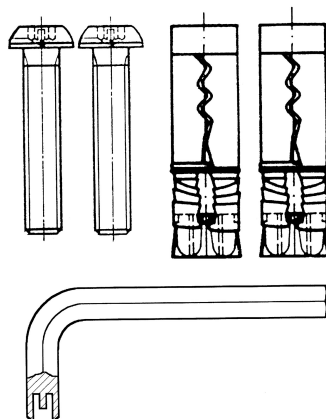

## KWC HEAVY-DUTY BX-beveiligingsysteem

Modell-Linie: HEAVYDUTY | BF22HD  
Accessoires | Toebehoren Accessoires

### KWC-No.

**2000101366**

Beveiligingssysteem HD bestaande uit: 2 schroeven, 2 heavy-duty-pluggen, 1 sleutel (= set)

Mounting system HD, made of stainless steel, 2 locking screws, 2 anchor, 1 key = Set