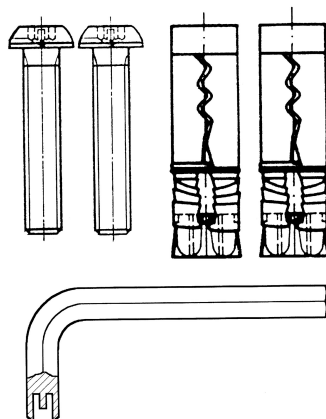

KWC HEAVY-DUTY BX protection system

Modell-Linie: HEAVYDUTY | BF22HD
Sanitetsutrustning | Kompletterande delar tillbehör

KWC-No.

2000101366

BX security system HD consisting of: 2 screws, 2 heavy duty wall
plugs, 1 key (= set)

Mounting system HD, made of stainless steel, 2 locking screws, 2
anchor, 1 key = Set