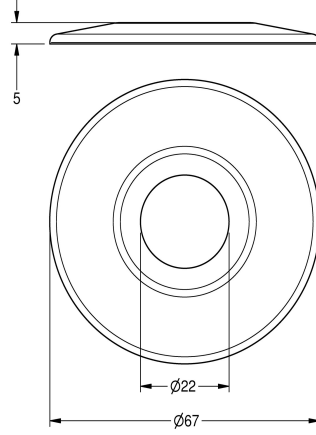

KWC Rosette

Modell-Linie: AQUALINE-S | ZAQUA003
Taps | Complementary parts taps

KWC-No.

2000101432

Rosette for compensating length

Rosette for AQUALINE-S self-closing bib tap, for compensating length for

valve alignment function and for covering gaps.

Technical Data

quantity

1

quantity uom

piece