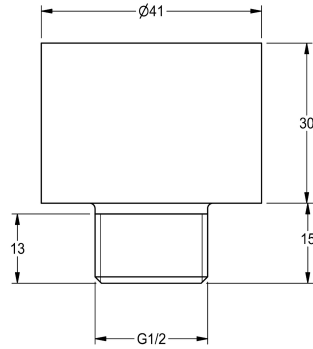

#### KWC-No.

**2000101433**

Extension adapter, stackable (30 mm)

Extension adapter for AQUALINE-S self-closing bib tap, stackable (30 mm).