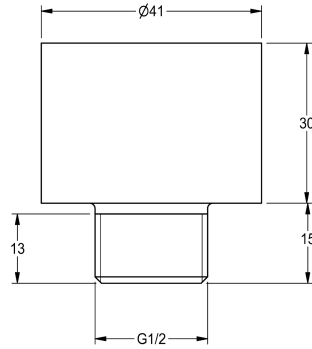

KWC

Extension adapter

Modell-Linie: AQUALINE-S | ZAQUA002
Taps | Complementary parts taps

KWC-No.

2000101433

Extension adapter, stackable (30 mm)

Extension adapter for AQUALINE-S self-closing bib tap, stackable (30 mm).