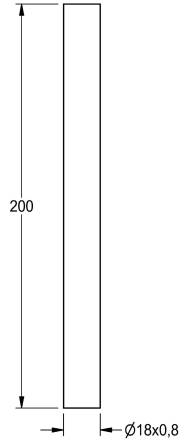

KWC Flushing pipe

Modell-Linie: **FLUSHING-TAPS-ACCS | AQRM912**
Flushing systems | Complementary parts flushings

KWC-No.

2000101434
Straight length 200 mm

2000101435
Flushing pipe, elbowed offset 35 mm

Flushing pipe for AQUALINE urinal flush valves for surface installation, length 200 mm, polished chromium-plated brass.

Straight

Technical Data

type of flushing pipe

urinal pipe

with crank

No