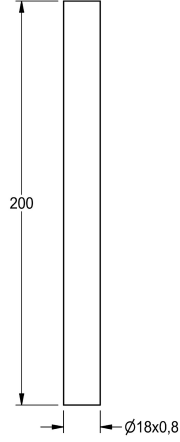

KWC Flushing pipe

Modell-Linie: **FLUSHING-TAPS-ACCS | AQRM912**
Flushing systems | Complementary parts flushings

KWC-No.

2000101434
Straight length 200 mm

2000101435
Flushing pipe, elbowed offset 35 mm

Flushing pipe for AQUALINE urinal flush valves for surface installation, length 200 mm, polished chromium-plated brass.

Straight

Technical Data

type of flushing pipe

urinal pipe

with crank

no