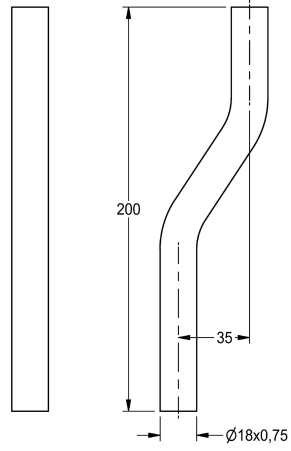

KWC Flushing pipe

Modell-Linie: **FLUSHING-TAPS-ACCS | AQRM913**
Flushing systems | Complementary parts flushings

KWC-No.

2000101434
Straight length 200 mm

2000101435
Flushing pipe, elbowed offset 35 mm

Flushing pipe for AQUALINE-Urinal flush valve, length 200mm, with bend 35 mm.

Diameter 18 mm

Technical Data

crank
type of flushing pipe
with crank

35 mm
urinal pipe
yes