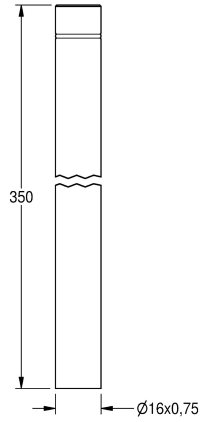

KWC Flushing pipe extension

Modell-Linie: **FLUSHING-TAPS-ACCS | AQRM914**
Flushing systems | Complementary parts flushings

KWC-No.

2000101436

Flushing pipe extension, length 350 mm, straight

2000101438

Flushing pipe extension, length 350 mm, crank 25 mm

2000101439

Flushing pipe extension, length 350 mm, crank 30 mm

2000101440

Flushing pipe extension, length 350 mm, crank 35 mm

Flushing pipe extension with O-ring for urinal flush valves, length 350 mm, polished chromium-plated brass.

Straight

Technical Data

type of flushing pipe

urinal pipe extension

with crank

no