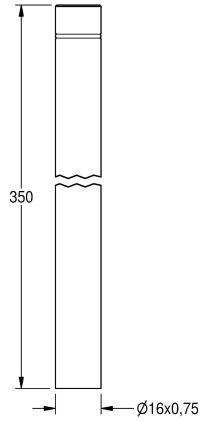

## KWC Flushing pipe extension

Modell-Linie: FLUSHING-TAPS-ACCS | AQRM914  
Spolssystem | Kompletterande delar spolningår

### KWC-No.

---

**2000101436**

Flushing pipe extension, length 350 mm, straight

---

**2000101438**

Flushing pipe extension, length 350 mm, crank 25 mm

---

**2000101439**

Flushing pipe extension, length 350 mm, crank 30 mm

---

**2000101440**

Flushing pipe extension, length 350 mm, crank 35 mm

Flushing pipe extension with O-ring for urinal flush valves, length 350 mm, polished chromium-plated brass.

Straight