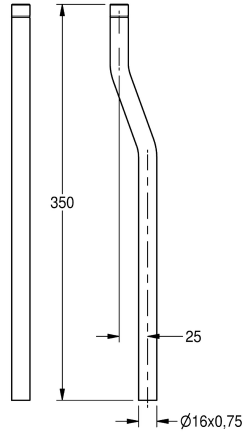

KWC Flushing pipe extension

Modell-Linie: **FLUSHING-TAPS-ACCS | AQRM916**
Flushing systems | Complementary parts flushings

KWC-No.

2000101436

Flushing pipe extension, length 350 mm, straight

2000101438

Flushing pipe extension, length 350 mm, crank 25 mm

2000101439

Flushing pipe extension, length 350 mm, crank 30 mm

2000101440

Flushing pipe extension, length 350 mm, crank 35 mm

Flushing pipe extension with O-ring for urinal flush valves, length 350 mm, polished chromium-plated brass.

With crank 25 mm

Technical Data

crank
type of flushing pipe
with crank

25 mm
urinal pipe extension
yes