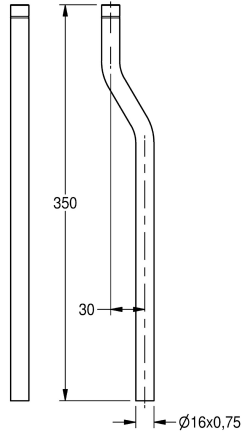

KWC

Flushing pipe extension

Modell-Linie: FLUSHING-TAPS-ACCS | AQRM917

Flushing systems | Complementary parts flushings

KWC-No.

2000101436

Flushing pipe extension, length 350 mm, straight

2000101438

Flushing pipe extension, length 350 mm, crank 25 mm

2000101439

Flushing pipe extension, length 350 mm, crank 30 mm

2000101440

Flushing pipe extension, length 350 mm, crank 35 mm

Flushing pipe extension with O-ring for urinal flush valves, length 350 mm, polished chromium-plated brass.

With crank 30 mm

Technical Data

crank
type of flushing pipe
with crank

30 mm
urinal pipe extension
Yes