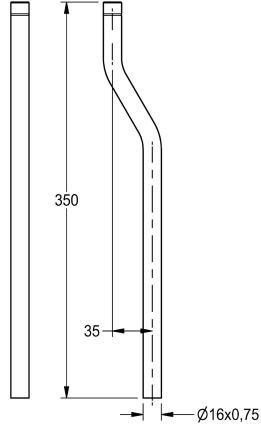

KWC

Flushing pipe extension

Modell-Linie: FLUSHING-TAPS-ACCS | AQRM918

Flushing systems | Complementary parts flushings

KWC-No.

2000101436

Flushing pipe extension, length 350 mm, straight

2000101438

Flushing pipe extension, length 350 mm, crank 25 mm

2000101439

Flushing pipe extension, length 350 mm, crank 30 mm

2000101440

Flushing pipe extension, length 350 mm, crank 35 mm

Flushing pipe extension with O-ring for urinal flush valves, length 350 mm, polished chromium-plated brass.

With crank 35 mm

Technical Data

crank

35 mm

type of flushing pipe

urinal pipe extension

with crank

yes