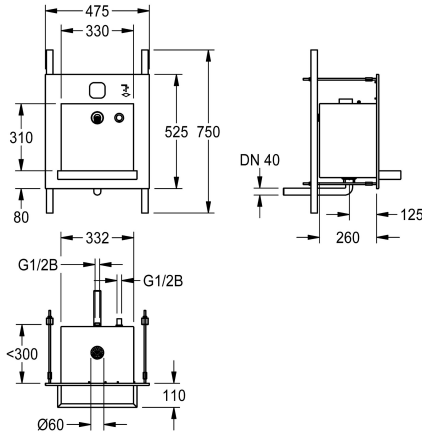

KWC ALL-IN-ONE

Washbasin unit for water, soap, air

Modell-Linie: ALL-IN-ONE | ALIO320

Washbasins & Washtroughs | Wash basins

KWC-No.

2000101444

ALL-IN-ONE washbasin unit for water, soap, air

2000101445

ALL-IN-ONE washbasin unit for water, soap

Washing unit for installation in the wall, vandal-resistant, particularly suitable for public toilet facilities in car parks and parking decks. Function components accessible via service room. Complete unit with housing, user area and bowl made of stainless steel, surface brushed, welded.

Dimensions 475 x 530 x 390 mm (W x H x D)

Bowl projection 125 mm

For the delivery of water and soap with sequence control for hand dryer

Technical Data

bowl position	center
bowl - bowl height	370 mm
bowl finish	satın finished
bowl - depth	40 mm
bowl shape	rectangle
bowl - width	330 mm
colour	no colour
material	stainless steel
material code	1.4301 Chrome Nickel steel V2A
material thickness	1.2 mm
overall depth	390 mm
overall height	530 mm
overall width	475 mm
overflow	no
siphon included	no
surface finish	satın finished
tap ledge	no
type of mounting	recessed mounting
type of waste kit	welded perforated waste (non r
waste hole position	centre
waste hole projection	141 mm
waste kit included	yes

bowl position	center
bowl - bowl height	370 mm
bowl finish	satın finished
bowl - depth	40 mm
bowl shape	rectangle
bowl - width	330 mm
colour	no colour
material	stainless steel
material code	1.4301 Chrome Nickel steel V2A
material thickness	1.2 mm
overall depth	390 mm
overall height	530 mm
overall width	475 mm
overflow	no
siphon included	no
surface finish	satın finished
tap ledge	no
type of mounting	recessed mounting
type of waste kit	welded perforated waste (non r
waste hole position	centre
waste hole projection	141 mm
waste kit included	yes

Mandatory Accessories