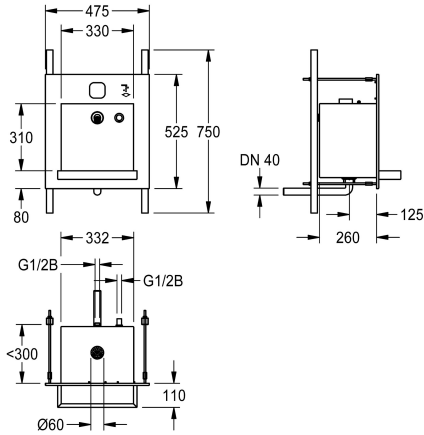

### KWC-No.

**2000101444**

ALL-IN-ONE washbasin unit for water, soap, air

**2000101445**

ALL-IN-ONE washbasin unit for water, soap

Washing unit for installation in the wall, vandal-resistant, particularly suitable for public toilet facilities in car parks and parking decks. Function components accessible via service room. Complete unit with housing, user area and bowl made of stainless steel, surface brushed, welded.

Dimensions 475 x 530 x 390 mm (W x H x D)

Bowl projection 125 mm

For the delivery of water and soap with sequence control for hand dryer

370 mm

Satin yta

40 mm

Rektangel

330 mm

NO-COLOUR

Rostfritt stål

1.4301

1.2 mm

390 mm

530 mm

475 mm

Nej

Nej

Satin yta

Nej