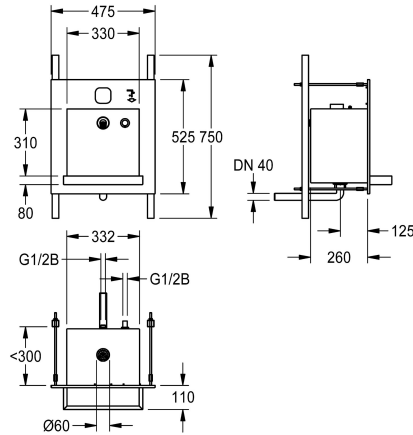

### KWC-No.

**2000101444**

ALL-IN-ONE washbasin unit for water, soap, air

**2000101445**

ALL-IN-ONE washbasin unit for water, soap

Washing unit for installation in the wall, vandal-resistant, particularly suitable for public toilet facilities in car parks and parking decks. Function components accessible via service room. Complete unit with housing, user area and bowl made of stainless

steel, surface brushed, welded. Bowl projection 125 mm.

Dimensions 475 x 530 x 390 mm (W x H x D)  
For the delivery of water and soap

390 mm

530 mm

475 mm

Nej

Nej

Satin yta

Nej

Infälld montering