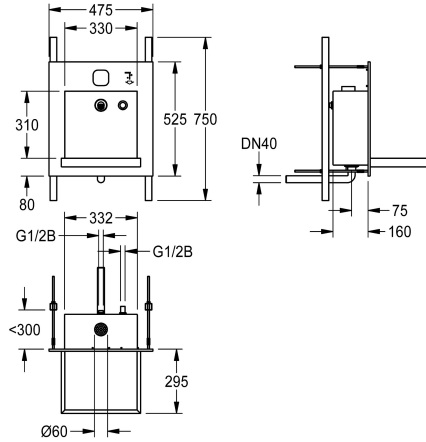

KWC ALL-IN-ONE

Washbasin unit, barrier-free, for water, soap, air

Modell-Linie: ALL-IN-ONE | ALIO325

Washbasins & Washtroughs | Wash basins

KWC-No.

2000101446

ALL-IN-ONE washbasin unit, barrier-free, for water, soap, air

2000101447

ALL-IN-ONE washbasin unit, barrier-free, for water, soap

Washing unit for installation in the wall, barrier-free version, vandal-resistant, particularly suitable for public toilet facilities in car parks and parking decks. Function components accessible via service room. Complete unit with housing, user area and bowl made of stainless steel, surface brushed, welded. Bowl projection 310 mm.

Dimensions 475 x 530 x 470 mm (W x H x D)

For the delivery of water and soap with sequence control for hand dryer

Technical Data

| | |
|---------------------|--------------------------------|
| bowl position | Center |
| bowl - bowl height | 40 mm |
| bowl finish | satın finished |
| bowl - depth | 450 mm |
| bowl shape | rectangle |
| bowl - width | 330 mm |
| colour | no colour |
| material | stainless steel |
| material code | 1.4301 Chrome Nickel steel V2A |
| overall depth | 470 mm |
| overall height | 530 mm |
| overall width | 475 mm |
| overflow | No |
| siphon included | No |
| surface finish | satın finished |
| tap ledge | No |
| type of mounting | recessed mounting |
| type of waste kit | welded perforated waste (non r |
| waste hole position | centre back |
| waste kit included | Yes |