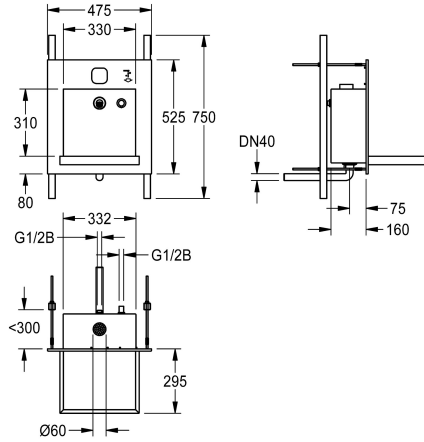

KWC ALL-IN-ONE

Washbasin unit, barrier-free, for water, soap

Modell-Linie: ALL-IN-ONE | ALIO335

Washbasins & Washtroughs | Wash basins

KWC-No.

2000101446

ALL-IN-ONE washbasin unit, barrier-free, for water, soap, air

2000101447

ALL-IN-ONE washbasin unit, barrier-free, for water, soap

Washing unit for installation in the wall, barrier-free version, vandal-resistant, particularly suitable for public toilet facilities in car parks and parking decks. Function components accessible via service room. Complete unit with housing, user area and bowl made of

stainless steel, surface brushed, welded. Bowl projection 310 mm.

For the delivery of water and soap
Dimensions 475 x 530 x 470 mm (W x H x D)

Technical Data

bowl position
bowl - bowl height
bowl finish
bowl - depth
bowl shape
bowl - width
colour
material
material code
overall depth
overall height
overall width
overflow
siphon included
surface finish
tap ledge
type of mounting
type of waste kit
waste hole position
waste kit included

Center
40 mm
satin finished
450 mm
rectangle
330 mm
no colour
stainless steel
1.4301 Chrome Nickel steel V2A
470 mm
530 mm
475 mm
No
No
satin finished
No
recessed mounting
welded perforated waste (non r
centre back
Yes