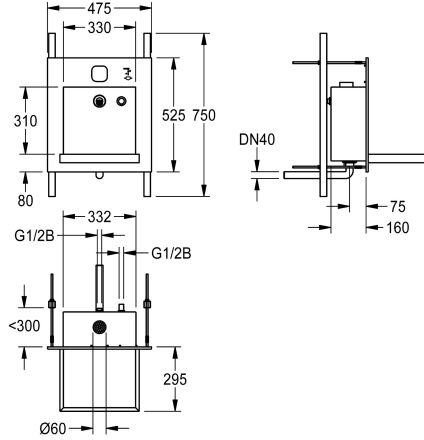

### KWC-No.

**2000101446**

ALL-IN-ONE washbasin unit, barrier-free, for water, soap, air

**2000101447**

ALL-IN-ONE washbasin unit, barrier-free, for water, soap

Washing unit for installation in the wall, barrier-free version, vandal-resistant, particularly suitable for public toilet facilities in car parks and parking decks. Function components accessible via service room. Complete unit with housing, user area and bowl made of

stainless steel, surface brushed, welded. Bowl projection 310 mm.

For the delivery of water and soap  
Dimensions 475 x 530 x 470 mm (W x H x D)

### Technical Data

bowl position
bowl - bowl height
bowl finish
bowl - depth
bowl shape
bowl - width
colour
material
material code
overall depth
overall height
overall width
overflow
siphon included
surface finish
tap ledge
type of mounting
type of waste kit
waste hole position
waste kit included

center
40 mm
satin finished
450 mm
rectangle
330 mm
no colour
stainless steel
1.4301 Chrome Nickel steel V2A
470 mm
530 mm
475 mm
no
no
satin finished
no
recessed mounting
welded perforated waste (non r
centre back
yes