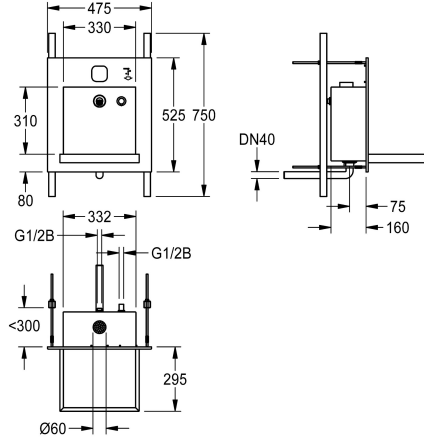

KWC ALL-IN-ONE

Washbasin unit, barrier-free, for water, soap

Modell-Linie: ALL-IN-ONE | ALIO335

Washbasins & Washtroughs | Wash basins

KWC-No.

2000101446

ALL-IN-ONE washbasin unit, barrier-free, for water, soap, air

2000101447

ALL-IN-ONE washbasin unit, barrier-free, for water, soap

Washing unit for installation in the wall, barrier-free version, vandal-resistant, particularly suitable for public toilet facilities in car parks and parking decks. Function components accessible via service room. Complete unit with housing, user area and bowl made of

stainless steel, surface brushed, welded. Bowl projection 310 mm.

For the delivery of water and soap
Dimensions 475 x 530 x 470 mm (W x H x D)

Technical Data

bowl position
bowl - bowl height
bowl finish
bowl - depth
bowl shape
bowl - width
colour
material
material code
overall depth
overall height
overall width
overflow
siphon included
surface finish
tap ledge
type of mounting
type of waste kit
waste hole position
waste kit included

center
40 mm
satin finished
450 mm
rectangle
330 mm
no colour
stainless steel
1.4301 Chrome Nickel steel V2A
470 mm
530 mm
475 mm
no
no
satin finished
no
recessed mounting
welded perforated waste (non r
centre back
yes