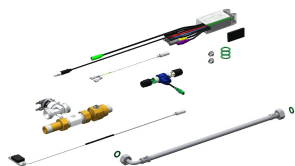

stainless steel, surface brushed, welded. Bowl projection 310 mm.

For the delivery of water and soap
Dimensions 475 x 530 x 470 mm (W x H x D)

Technical Data

bowl position
bowl - bowl height
bowl finish
bowl - depth
bowl shape
bowl - width
colour
material
material code
overall depth
overall height
overall width
overflow
siphon included
surface finish
tap ledge
type of mounting
type of waste kit
waste hole position
waste kit included

Mandatory Accessories

KWC ALL-IN-ONE

Washbasin unit, barrier-free, for water, soap

Modell-Linie: ALL-IN-ONE | ALIO335

Washbasins & Washtroughs | Wash basins

ALL-IN-ONE soap tank

2000101448
ZAQUA083

Electronic tap components