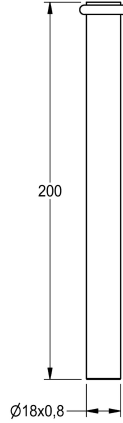

KWC

Flushing pipe for PROTRONIC urinal flush

Modell-Linie: PROTRONIC | ZAQUA057

Flushing systems | Complementary parts flushings

KWC-No.

2000101459

Flushing pipe, length 200 mm, straight

2000101461

Flushing pipe, length 200 mm, crank 30 mm

2000101462

Flushing pipe, length 200 mm, crank 40 mm

Flushing pipe for PROTRONIC urinal flush valve for surface installation, length 200 mm, polished chromium-plated brass.

Straight

Technical Data

type of flushing pipe

urinal pipe

with crank

No