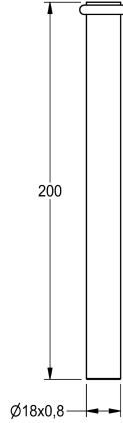

## KWC

Flushing pipe for PROTRONIC urinal flush

Modell-Linie: PROTRONIC | ZAQUA057

Flushing systems | Complementary parts flushings

### KWC-No.

---

**2000101459**

Flushing pipe, length 200 mm, straight

---

**2000101461**

Flushing pipe, length 200 mm, crank 30 mm

---

**2000101462**

Flushing pipe, length 200 mm, crank 40 mm

Flushing pipe for PROTRONIC urinal flush valve for surface installation, length 200 mm, polished chromium-plated brass.

Straight