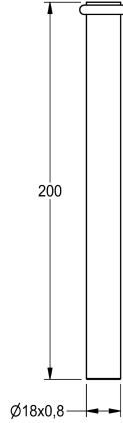

KWC

Flushing pipe for PROTRONIC urinal flush

Modell-Linie: PROTRONIC | ZAQUA057

Flushing systems | Complementary parts flushings

KWC-No.

2000101459

Flushing pipe, length 200 mm, straight

2000101461

Flushing pipe, length 200 mm, crank 30 mm

2000101462

Flushing pipe, length 200 mm, crank 40 mm

Flushing pipe for PROTRONIC urinal flush valve for surface installation, length 200 mm, polished chromium-plated brass.

Straight

Technical Data

type of flushing pipe

urinal pipe

with crank

no