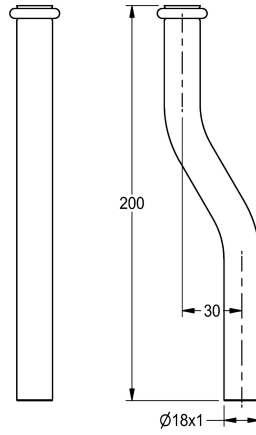

KWC Flushing pipe

Modell-Linie: **PROTRONIC | ZAQUA059**
Flushing systems | Complementary parts flushings

KWC-No.

2000101459

Flushing pipe, length 200 mm, straight

2000101461

Flushing pipe, length 200 mm, crank 30 mm

2000101462

Flushing pipe, length 200 mm, crank 40 mm

Flushing pipe for PROTRONIC urinal flush valve for surface installation, length 200 mm, polished chromium-plated brass.

With crank 30 mm

Technical Data

crank

30 mm

type of flushing pipe

urinal pipe

with crank

Yes