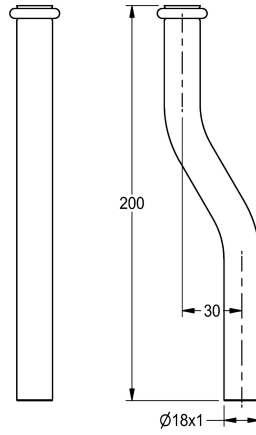

KWC Flushing pipe

Modell-Linie: **PROTRONIC | ZAQUA059**
Flushing systems | Complementary parts flushings

KWC-No.

2000101459

Flushing pipe, length 200 mm, straight

2000101461

Flushing pipe, length 200 mm, crank 30 mm

2000101462

Flushing pipe, length 200 mm, crank 40 mm

Flushing pipe for PROTRONIC urinal flush valve for surface installation, length 200 mm, polished chromium-plated brass.

With crank 30 mm

Technical Data

crank

30 mm

type of flushing pipe

urinal pipe

with crank

yes