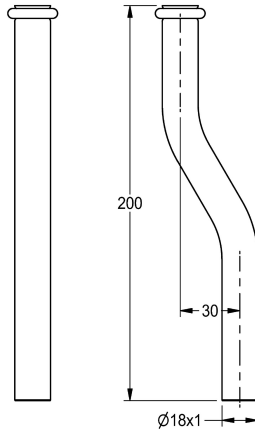

#### KWC-No.

---

**2000101459**

Valpijp, lengte 200 mm, rechte

---

**2000101461**

Valpijp, lengte 200 mm, sprong 30 mm

---

**2000101462**

Valpijp, lengte 200 mm, sprong 40 mm

---

Flushing pipe for PROTRONIC urinal flush valve for surface installation, length 200 mm, polished chromium-plated brass.

With crank 30 mm

#### Technical Data

---

Sprong

---

30 mm

---

Type spoelleiding

---